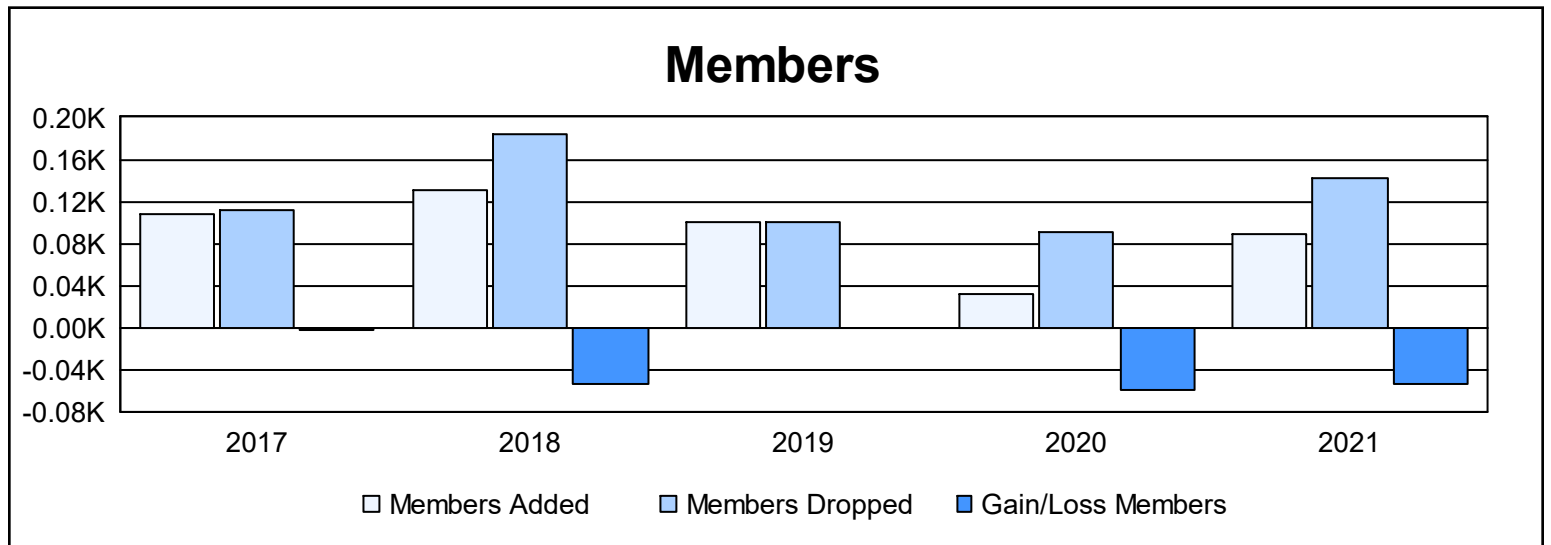

Year	New Clubs	Dropped Clubs	Gain/ Loss Clubs	New Members	Charter Members	Reinstate Members	Transfer Members	Total Member Added	Total Members Dropped	Gain/ Loss Members
2016-2017	0	0	0	101	0	5	2	108	111	-3
2017-2018	0	2	-2	112	1	5	12	130	184	-54
2018-2019	0	2	-2	95	0	2	4	101	101	0
2019-2020	0	0	0	29	0	1	2	32	91	-59
2020-2021	1	1	0	63	19	2	4	88	142	-54
<b>Average</b>	<b>0</b>	<b>1</b>	<b>-1</b>	<b>80</b>	<b>4</b>	<b>3</b>	<b>5</b>	<b>92</b>	<b>126</b>	<b>-34</b>

### Membership Composition June 2021 Cumulative