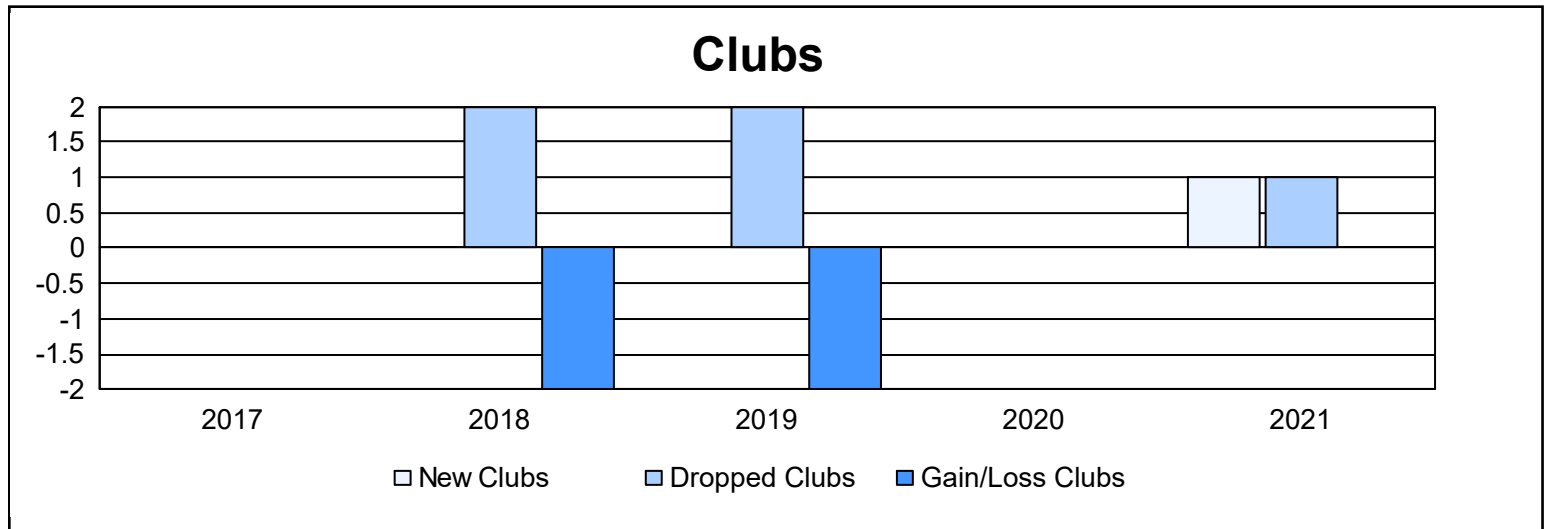

Year	New Clubs	Dropped Clubs	Gain/ Loss Clubs	New Members	Charter Members	Reinstate Members	Transfer Members	Total Member Added	Total Members Dropped	Gain/ Loss Members
2016-2017	0	0	0	101	0	5	2	108	111	-3
2017-2018	0	2	-2	112	1	5	12	130	184	-54
2018-2019	0	2	-2	95	0	2	4	101	101	0
2019-2020	0	0	0	29	0	1	2	32	91	-59
2020-2021	1	1	0	63	19	2	4	88	142	-54
<b>Average</b>	<b>0</b>	<b>1</b>	<b>-1</b>	<b>80</b>	<b>4</b>	<b>3</b>	<b>5</b>	<b>92</b>	<b>126</b>	<b>-34</b>

### Membership Composition June 2021 Cumulative